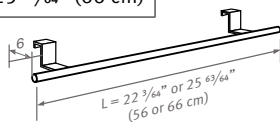

### DIMENSIONS in inch (cm)

Type	D	d	s min*
06	3 11/32 (8.5)	1 37/64 (4)	3 15/16 (10)
10-11	4 41/64 (11.8)	2 3/64 (5.2)	3 15/16 (10)
15-16	6 39/64 (16.8)	3 1/32 (7.7)	4 23/32 (12)
20-21	8 37/64 (21.8)	4 1/64 (10.2)	5 29/32 (15)

\* Smaller dimensions can decrease output.

Note: dimensions in "( )" are shown in centimeters.

### OPTION TOWEL RAIL

Code	Length
5501.001	22 3/64" (56 cm)
5501.002	25 63/64" (66 cm)

1