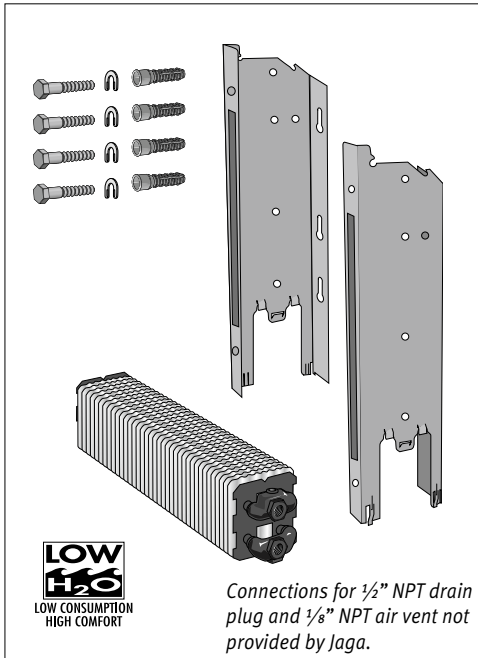

### DIMENSIONS in inch (cm)

Type	D	d	s min*
06	3 11/32 (8.5)	1 37/64 (4)	3 15/16 (10)
10-11	4 41/64 (11.8)	2 3/64 (5.2)	3 15/16 (10)
15-16	6 39/64 (16.8)	3 1/32 (7.7)	4 23/32 (12)
20-21	8 37/64 (21.8)	4 1/64 (10.2)	5 29/32 (15)

\* Smaller dimensions can decrease output.

Note: dimensions in "( )" are shown in centimeters.

### OPTION TOWEL RAIL

Code	Length
5501.001	22 3/64" (56 cm)
5501.002	25 63/64" (66 cm)

1