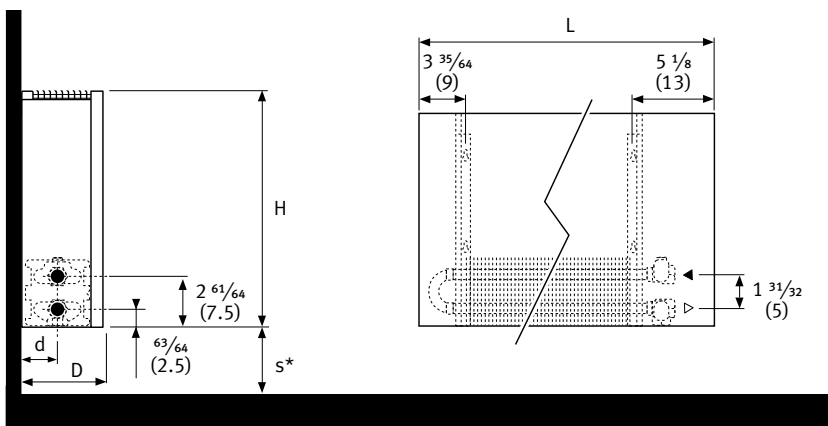

### DIMENSIONS in inch (cm)

Type	D	d	s min*
06	3 11/32 (8.5)	1 37/64 (4)	3 15/16 (10)
10-11	4 41/64 (11.8)	2 3/64 (5.2)	3 15/16 (10)
15-16	6 39/64 (16.8)	3 1/32 (7.7)	4 23/32 (12)
20-21	8 37/64 (21.8)	4 1/64 (10.2)	5 29/32 (15)

\* Smaller dimensions can decrease output.

Note: dimensions in "( )" are shown in centimeters.

### OPTION TOWEL RAIL

Code	Length
5501.001	22 3/64" (56 cm)
5501.002	25 63/64" (66 cm)

1