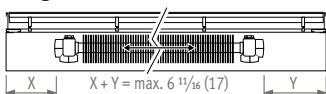

### CONNECTIONS POSSIBILITIES

**Maximum space for connection**  
With same end connection.  
Height 09 and 11.

With same end connection.  
Height 14 and 19.

With other end connection.  
Height/Width 09/14 and 11/14.

**Height 3 35/64 (09) and 4 21/64 (11)**  
Connection dimensions

**Height 5 33/64 (14) and 7 31/64 (19)**  
Connection dimensions