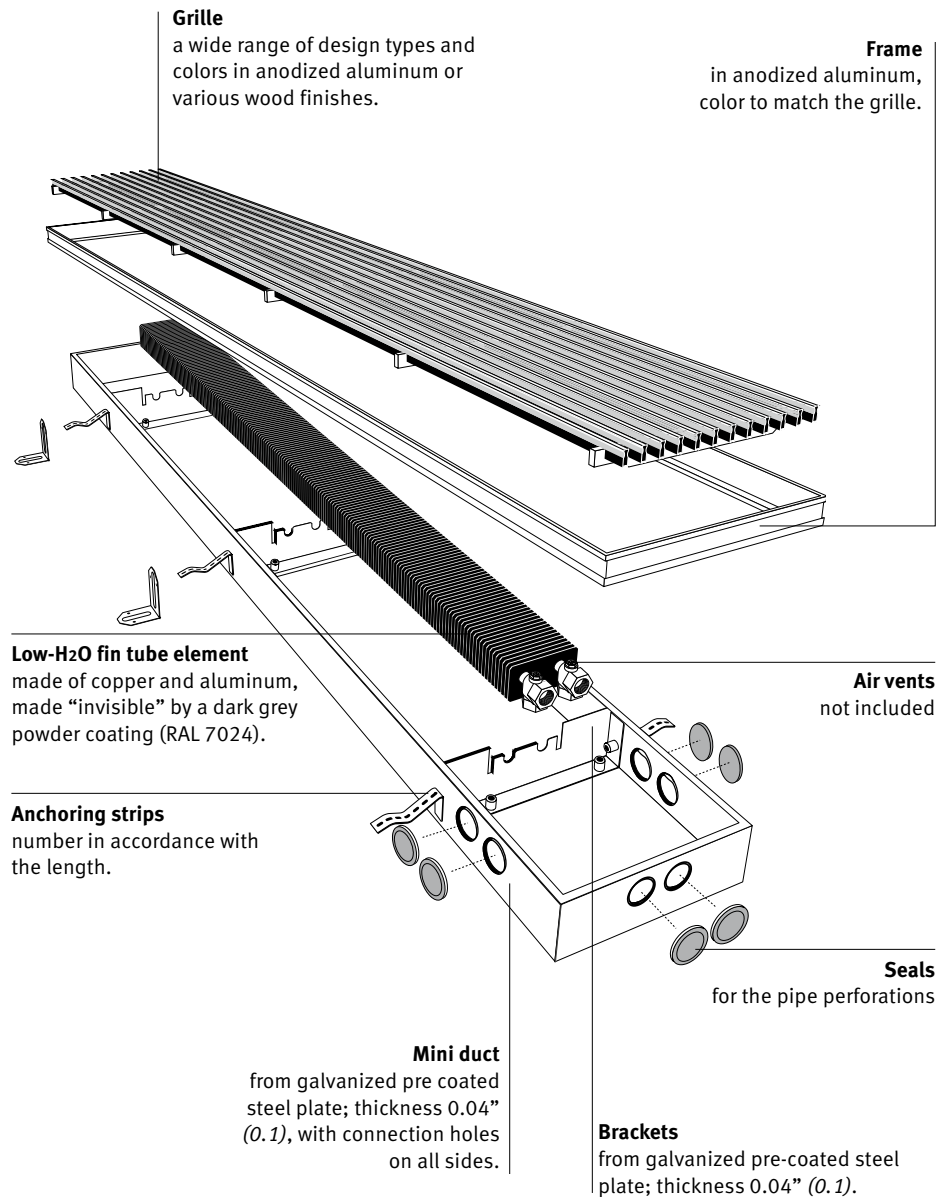

EXPLODED VIEW