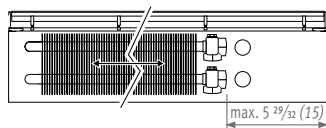

## DIMENSIONS

Note: dimensions in “( )” are shown in centimeters.

The information in this technical brochure is correct at the time of printing. Jaga reserves the right to change product specification at any time in line with our policy of continuous improvement and innovation.

### CONNECTIONS POSSIBILITIES

**Maximum space for connection**  
With same end connection.  
Height 09 and 11.

With same end connection.  
Height 14 and 19.

With other end connection.  
Height/Width 09/14 and 11/14.

**Height 3 35/64 (09) and 4 21/64 (11)**  
Connection dimensions

**Height 5 33/64 (14) and 7 31/64 (19)**  
Connection dimensions