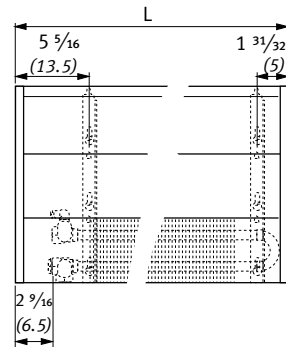

Installation manual wall mounted cabinet

DIMENSIONS

Left Hand Connection

Right Hand Connection

L		H	
15.5"	(040)	8"	(020)
19.5"	(050)	12"	(030)
23.5"	(060)	15.5"	(040)
27.5"	(070)	19.5"	(050)
31.5"	(080)	23.5"	(060)
35.5"	(090)	27.5"	(070)
39.5"	(100)	35.5"	(090)
43.5"	(110)		
47"	(120)		
55"	(140)		
63"	(160)		
71"	(180)		
78.5"	(200)		
86.5"	(220)		
94.5"	(240)		
102.5"	(260)		
110"	(280)		
118"	(300)		

DIMENSIONS			
Type	D	c	h min*
10-11	4 41/64 (11.8)	2 3/32 (5.3)	3 15/16 (10)
15-16	6 39/64 (16.8)	3 5/64 (7.8)	4 23/32 (12)
20-21	8 37/64 (21.8)	4 1/16 (10.3)	5 29/32 (15)

* Smaller dimensions can decrease output.