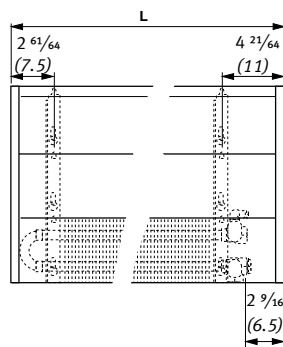

Installation manual wall mounted cabinet

DIMENSIONS

Left Hand Connection

Right Hand Connection

L		H	
15.5"	(040)	8"	(020)
19.5"	(050)	12"	(030)
23.5"	(060)	15.5"	(040)
27.5"	(070)	19.5"	(050)
31.5"	(080)	23.5"	(060)
35.5"	(090)	27.5"	(070)
39.5"	(100)	35.5"	(090)
43.5"	(110)		
47"	(120)		
55"	(140)		
63"	(160)		
71"	(180)		
78.5"	(200)		
86.5"	(220)		
94.5"	(240)		
102.5"	(260)		
110"	(280)		
118"	(300)		

DIMENSIONS			
Type	D	c	h min*
10-11	4 41/64 (11.8)	2 3/32 (5.3)	3 15/16 (10)
15-16	6 39/64 (16.8)	3 5/64 (7.8)	4 23/32 (12)
20-21	8 37/64 (21.8)	4 1/16 (10.3)	5 29/32 (15)

* Smaller dimensions can decrease output.