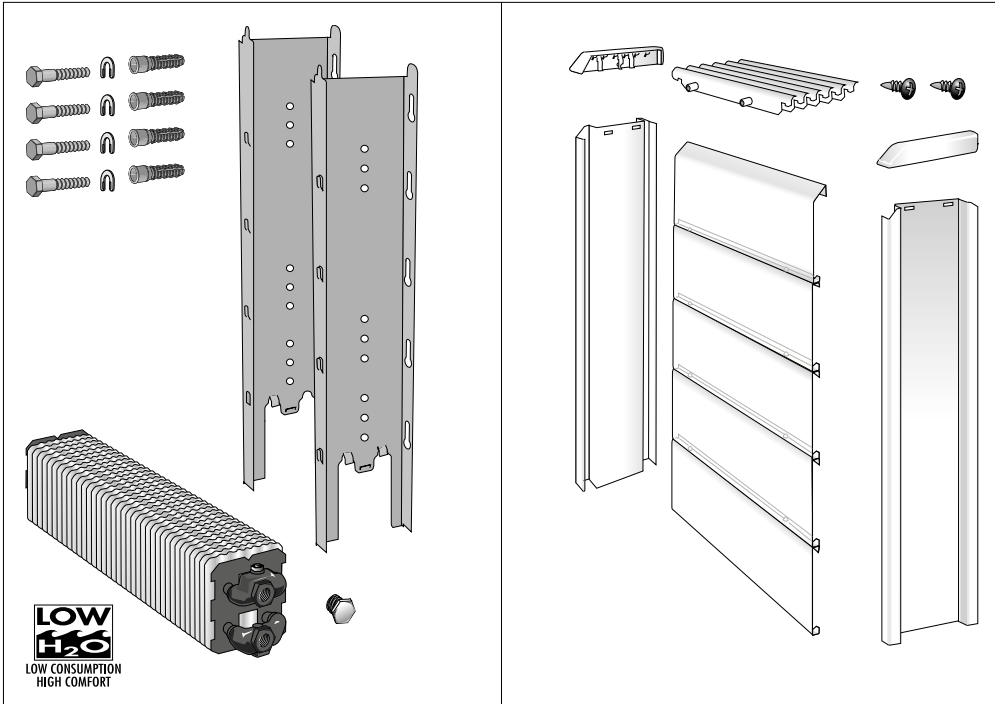

Installation manual wall mounted cabinet

DIMENSIONS

Left Hand Connection

Right Hand Connection

L		H	
15.5"	(040)	8"	(020)
19.5"	(050)	12"	(030)
23.5"	(060)	15.5"	(040)
27.5"	(070)	19.5"	(050)
31.5"	(080)	23.5"	(060)
35.5"	(090)	27.5"	(070)
39.5"	(100)	35.5"	(090)
43.5"	(110)		
47"	(120)		
55"	(140)		
63"	(160)		
71"	(180)		
78.5"	(200)		
86.5"	(220)		
94.5"	(240)		
102.5"	(260)		
110"	(280)		
118"	(300)		

DIMENSIONS			
Type	D	c	h min*
10-11	4 41/64 (11.8)	2 3/32 (5.3)	3 15/16 (10)
15-16	6 39/64 (16.8)	3 5/64 (7.8)	4 23/32 (12)
20-21	8 37/64 (21.8)	4 1/16 (10.3)	5 29/32 (15)

* Smaller dimensions can decrease output.