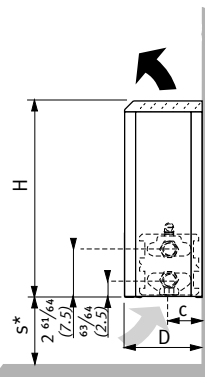

Installation manual wall mounted cabinet

DIMENSIONS

Left Hand Connection

Right Hand Connection

L		H	
15.5"	(040)	8"	(020)
19.5"	(050)	12"	(030)
23.5"	(060)	15.5"	(040)
27.5"	(070)	19.5"	(050)
31.5"	(080)	23.5"	(060)
35.5"	(090)	27.5"	(070)
39.5"	(100)	35.5"	(090)
43.5"	(110)		
47"	(120)		
55"	(140)		
63"	(160)		
71"	(180)		
78.5"	(200)		
86.5"	(220)		
94.5"	(240)		
102.5"	(260)		
110"	(280)		
118"	(300)		

DIMENSIONS			
Type	D	c	h min*
10-11	4 41/64 (11.8)	2 3/32 (5.3)	3 15/16 (10)
15-16	6 39/64 (16.8)	3 5/64 (7.8)	4 23/32 (12)
20-21	8 37/64 (21.8)	4 1/16 (10.3)	5 29/32 (15)

* Smaller dimensions can decrease output.