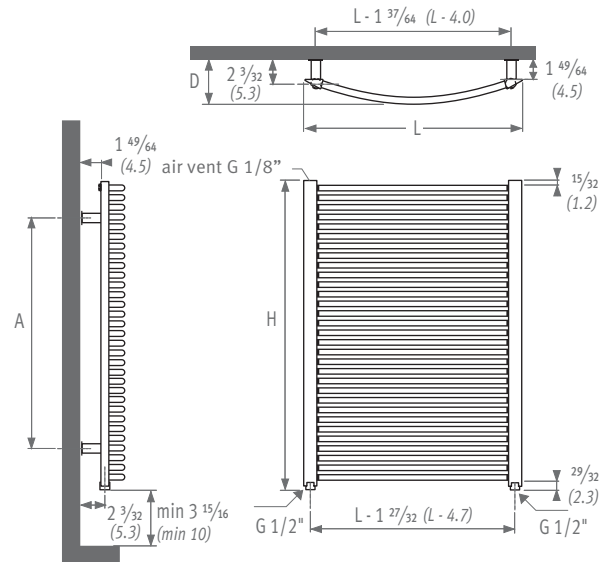

OUTPUT

	code	height	length	color	conn.
ORDER CODE:	ACDW.	089	050	XXX	/18

mean T °F (°C)	L				
	19.5" H (050)	25.5" (065)	31.5" (080)	37.5" (095)	
170 (76.7)	35"	2351	2974	3592	4215
160 (71.1)	(089)	2066	2614	3158	3706
130 (54.4)	1265	1602	1938	2275	
110 (43.3)	786	997	1207	1417	
170 (76.7)	48"	3124	4007	4891	5774
160 (71.1)	(122)	2743	3523	4304	5084
130 (54.4)	1675	2163	2650	3137	
110 (43.3)	1038	1348	1656	1965	
170 (76.7)	60"	3837	4925	6012	7100
160 (71.1)	(153)	3366	4331	5295	6260
130 (54.4)	2050	2660	3271	3882	
110 (43.3)	1267	1659	2051	2443	
170 (76.7)	71.5"	4492	5734	6971	8212
160 (71.1)	(181)	3939	5043	6144	7248
130 (54.4)	2393	3100	3806	4514	
110 (43.3)	1476	1935	2392	2852	
170 (76.7)	84.5"	5296	6674	8053	9432
160 (71.1)	(215)	4640	5872	7104	8336
130 (54.4)	2810	3614	4416	5219	
110 (43.3)	1729	2258	2785	3315	

Top end connection

Code 45 or code 54

The Accolade is a symmetrical radiator that can be mounted either way up. Insert pipe is to be mounted in the return. It is delivered without surcharge if you specify the ordering code with code 45 or 54 instead of 18, make sure there is an air vent on the central heating pipework.

ORDER CODE:
ACDW. 089 050 XXX /45

DIMENSIONS

L	19 11/16 (50)	25 19/32 (65)	31 1/2 (80)	37 13/32 (95)
D	4 1/16 (10.3)	4 11/64 (10.6)	4 7/32 (10.7)	4 21/64 (11.0)

H	35 5/64 (89.1)	48 5/16 (122.7)	60 7/16 (153.5)	71 29/64 (181.5)	84 11/16 (215.1)
A	26 3/8 (67.0)	39 49/64 (101.0)	51 49/64 (131.5)	53 15/16 (137.0)	53 15/16 (137.0)

Note: dimensions in "()" are shown in centimeters.

RANGE