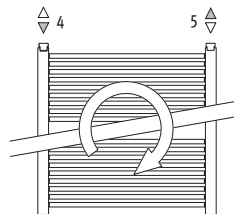

Top end connection

Code 45 or code 54