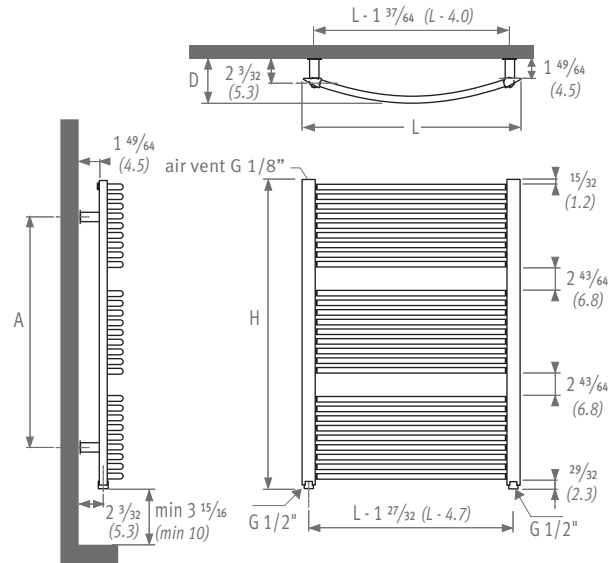

OUTPUT

	code	height	length	color	conn.
ORDER CODE:	ACSW.	089	050	XXX	/18

mean T °F (°C)	H	L 19.5" (050)	25.5" (065)	31.5" (080)	37.5" (095)
170 (76.7)	35"	2088	2616	3145	3674
160 (71.1)	(089)	1835	2299	2764	3228
130 (54.4)		1125	1409	1694	1978
110 (43.3)	700	877	1054	1230	
170 (76.7)	48"	2865	3667	4466	5268
160 (71.1)	(122)	2516	3224	3928	4636
130 (54.4)		1538	1978	2416	2855
110 (43.3)	954	1232	1508	1785	
170 (76.7)	60"	3447	4427	5407	6391
160 (71.1)	(153)	3025	3892	4760	5630
130 (54.4)		1845	2390	2935	3482
110 (43.3)	1142	1490	1837	2186	
170 (76.7)	71"	4097	5248	6403	7555
160 (71.1)	(181)	3594	4616	5641	6663
130 (54.4)		2187	2836	3489	4138
110 (43.3)	1351	1769	2190	2608	
170 (76.7)	84.5"	4891	6206	7524	8839
160 (71.1)	(215)	4287	5459	6635	7807
130 (54.4)		2601	3357	4118	4875
110 (43.3)	1602	2096	2593	3088	

BTU/hr with 65°F (18.3°C) entering air and 1 GPM flow rate.

DIMENSIONS

L	19 11/16 (50)	25 19/32 (65)	31 1/2 (80)	37 13/32 (95)
D	4 1/16 (10.3)	4 11/64 (10.6)	4 7/32 (10.7)	4 21/64 (11.0)

H	35 5/64 (89.1)	48 5/16 (122.7)	60 7/16 (153.5)	71 29/64 (181.5)	84 11/16 (215.1)
A	26 3/8 (67.0)	39 49/64 (101.0)	51 49/64 (131.5)	53 15/16 (137.0)	53 15/16 (137.0)

Note: dimensions in "()" are shown in centimeters.

CONNECTION POSSIBILITIES

ORDER CODE: ACSW. 089 050 XXX /18

1° number = flow
2° number = return

Standard connection

Connection 18 or 81.

ORDER CODE:
ACSW. 089 050 XXX /18

Top end connection

Code 45 or code 54

The Accolade is a symmetrical radiator that can be mounted either way up. Insert pipe is to be mounted in the return. It is delivered without surcharge if you specify the ordering code with code 45 or 54 instead of 18, make sure there is an air vent on the central heating pipe.