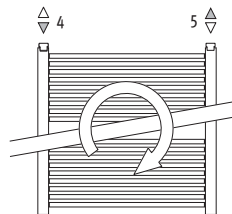

Top end connection

Code 45 or code 54