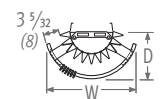

Hat rack chrome-plated aluminum

CODE	Type	W	D
9087.011497	ø 10 3/8 (ø 27)	16 13/16 (42.7)	8 45/64 (22.1)
9087.011532	ø 12 13/64 (ø 31)	16 13/16 (42.7)	8 45/64 (22.1)
9087.011567	ø 13 25/64 (ø 34)	19 13/32 (49.3)	9 61/64 (25.3)