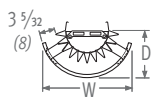

Towel rail in chrome-plated aluminum

CODE	Type	W	D
9087.013427	ø 10 3/8 (ø 27)	16 13/16 (42.7)	8 45/64 (22.1)
9087.013427	ø 12 13/64 (ø 31)	16 13/16 (42.7)	8 45/64 (22.1)
9087.013493	ø 13 25/64 (ø 34)	19 13/32 (49.3)	9 61/64 (25.3)