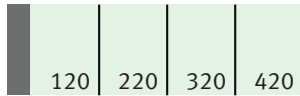

bermuda

chocolate brown

azure

violet

aegean

calypso

capri

natural