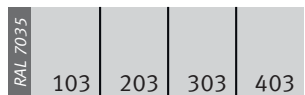

JAGA COLOR CHART

Strada - Linea Plus - Mini - Basic

101 to 133 (lightly structured) + special colors

Tempo

101 (lightly structured)

white

off-white

light grey

black

pergamon

manhattan

sapphire blue

dark grey

golden yellow

flaming red

traffic white