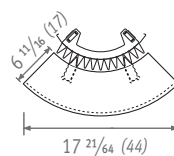

OUTPUT

mean T		code height length color conn.		
°F	(°C)	H	L (031)	125 031 XXX /MM
170	(76.7)	49"	3599	
160	(71.1)	(125)	3151	
130	(54.4)		1902	
110	(43.3)		1167	
170	(76.7)	59"	4147	
160	(71.1)	(150)	3628	
130	(54.4)		2186	
110	(43.3)		1338	
170	(76.7)	71"	4802	
160	(71.1)	(180)	4198	
130	(54.4)		2522	
110	(43.3)		1539	
170	(76.7)	75.5"	5064	
160	(71.1)	(192)	4426	
130	(54.4)		2656	
110	(43.3)		1619	
170	(76.7)	78.5"	5242	
160	(71.1)	(200)	4581	
130	(54.4)		2746	
110	(43.3)		1673	
170	(76.7)	86.5"	5679	
160	(71.1)	(220)	4960	
130	(54.4)		2968	
110	(43.3)		1804	
170	(76.7)	94.5"	6129	
160	(71.1)	(240)	5350	
130	(54.4)		3195	
110	(43.3)		1939	

BTU/hr with 65°F (18.3°C) entering air and 1 GPM flow rate.

DIMENSIONS

Note: dimensions in "()" are shown in centimeters.

OPTIONS

Towel rail in chrome-plated aluminum

Hat rack chrome-plated aluminum

Large shelf in beech veneer