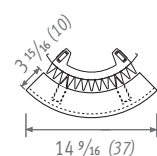

Small shelf in beech veneer