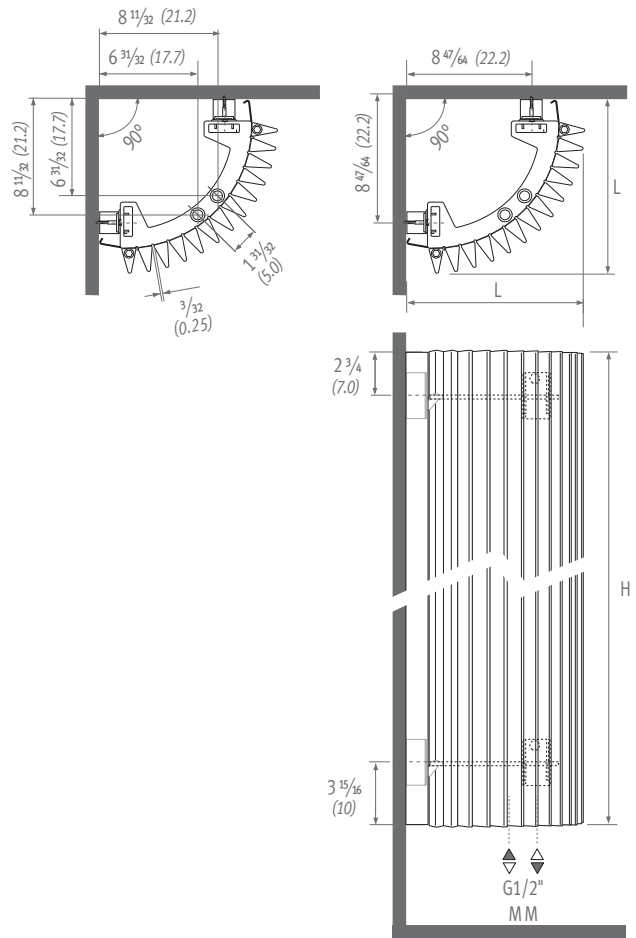

OUTPUT

mean T		code height length color conn.		
°F	(°C)	H	L (031)	125 031 XXX /MM
170	(76.7)	49"	3599	
160	(71.1)	(125)	3151	
130	(54.4)		1902	
110	(43.3)		1167	
170	(76.7)	59"	4147	
160	(71.1)	(150)	3628	
130	(54.4)		2186	
110	(43.3)		1338	
170	(76.7)	71"	4802	
160	(71.1)	(180)	4198	
130	(54.4)		2522	
110	(43.3)		1539	
170	(76.7)	75.5"	5064	
160	(71.1)	(192)	4426	
130	(54.4)		2656	
110	(43.3)		1619	
170	(76.7)	78.5"	5242	
160	(71.1)	(200)	4581	
130	(54.4)		2746	
110	(43.3)		1673	
170	(76.7)	86.5"	5679	
160	(71.1)	(220)	4960	
130	(54.4)		2968	
110	(43.3)		1804	
170	(76.7)	94.5"	6129	
160	(71.1)	(240)	5350	
130	(54.4)		3195	
110	(43.3)		1939	

BTU/hr with 65°F (18.3°C) entering air and 1 GPM flow rate.

DIMENSIONS

Note: dimensions in "()" are shown in centimeters.

OPTIONS

Towel rail in chrome-plated aluminum

Hat rack chrome-plated aluminum

Large shelf in beech veneer

Small shelf in beech veneer

CODE 9087.043466

CODE 9087.044466

CODE 9087.040628

CODE 9087.041528