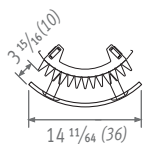

OUTPUT

mean T		code height length color conn.		
°F	(°C)	H	L (031)	125 031 XXX /MM
170	(76.7)	49"	3599	
160	(71.1)	(125)	3151	
130	(54.4)		1902	
110	(43.3)		1167	
170	(76.7)	59"	4147	
160	(71.1)	(150)	3628	
130	(54.4)		2186	
110	(43.3)		1338	
170	(76.7)	71"	4802	
160	(71.1)	(180)	4198	
130	(54.4)		2522	
110	(43.3)		1539	
170	(76.7)	75.5"	5064	
160	(71.1)	(192)	4426	
130	(54.4)		2656	
110	(43.3)		1619	
170	(76.7)	78.5"	5242	
160	(71.1)	(200)	4581	
130	(54.4)		2746	
110	(43.3)		1673	
170	(76.7)	86.5"	5679	
160	(71.1)	(220)	4960	
130	(54.4)		2968	
110	(43.3)		1804	
170	(76.7)	94.5"	6129	
160	(71.1)	(240)	5350	
130	(54.4)		3195	
110	(43.3)		1939	

BTU/hr with 65°F (18.3°C) entering air and 1 GPM flow rate.

DIMENSIONS

Note: dimensions in "()" are shown in centimeters.

OPTIONS

Towel rail in chrome-plated aluminum

Hat rack chrome-plated aluminum

Large shelf in beech veneer