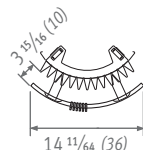

OUTPUT

mean T		code height length color conn.		
°F	(°C)	H	L (031)	125 031 XXX /MM
170	(76.7)	49"	3599	
160	(71.1)	(125)	3151	
130	(54.4)		1902	
110	(43.3)		1167	
170	(76.7)	59"	4147	
160	(71.1)	(150)	3628	
130	(54.4)		2186	
110	(43.3)		1338	
170	(76.7)	71"	4802	
160	(71.1)	(180)	4198	
130	(54.4)		2522	
110	(43.3)		1539	
170	(76.7)	75.5"	5064	
160	(71.1)	(192)	4426	
130	(54.4)		2656	
110	(43.3)		1619	
170	(76.7)	78.5"	5242	
160	(71.1)	(200)	4581	
130	(54.4)		2746	
110	(43.3)		1673	
170	(76.7)	86.5"	5679	
160	(71.1)	(220)	4960	
130	(54.4)		2968	
110	(43.3)		1804	
170	(76.7)	94.5"	6129	
160	(71.1)	(240)	5350	
130	(54.4)		3195	
110	(43.3)		1939	

BTU/hr with 65°F (18.3°C) entering air and 1 GPM flow rate.

DIMENSIONS

Note: dimensions in "()" are shown in centimeters.

OPTIONS

Towel rail in chrome-plated aluminum

Hat rack chrome-plated aluminum

Large shelf in beech veneer