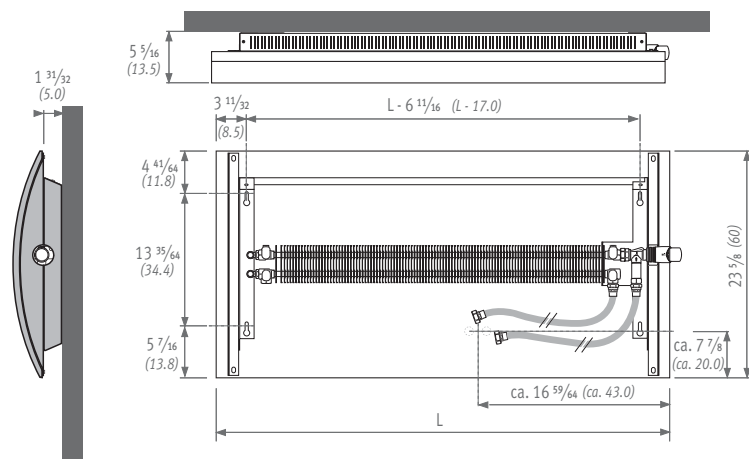

OUTPUT

	code	height	length	color	conn.
ORDER CODE:	GEHW.	060	100	XXX	/18

mean T °F (°C)	H	L 39.5"	47"	55"	63"	71"
		(100)	(120)	(140)	(160)	(180)
170 (76.7)	23.5"	4632	5786	6940	8069	9173
160 (71.1)	(060)	4036	5047	6060	7054	8028
130 (54.4)		2395	3007	3626	4238	4844
110 (43.3)		1444	1821	2204	2587	2969

BTU/hr with 65°F (18.3°C) entering air and 1 GPM flow rate.

! Geo Horizontal is available in stone colors 603, 604 and 613.

DIMENSIONS

Note: dimensions in "()" are shown in centimeters.

RANGE