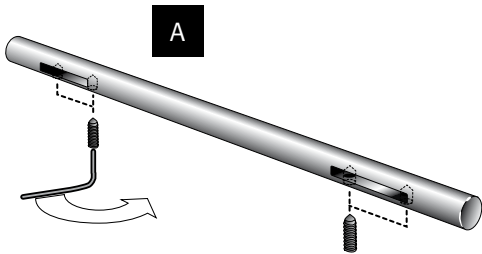

# Installation manual towel rail

**Parts**

Code	L
5501.001	22 3/64 (56)
5501.002	25 63/64 (66)

**1**

Note: dimensions in "( )" are shown in centimeters.