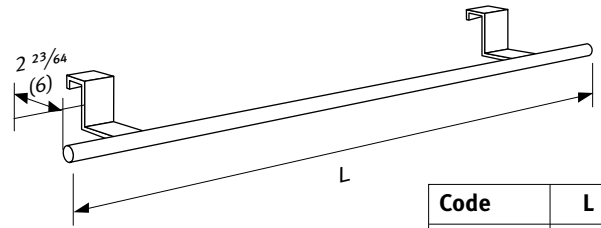

# Installation manual towel rail

**Parts**

Code	L
5501.001	22 3/64 (56)
5501.002	25 63/64 (66)

**1**

Note: dimensions in "( )" are shown in centimeters.