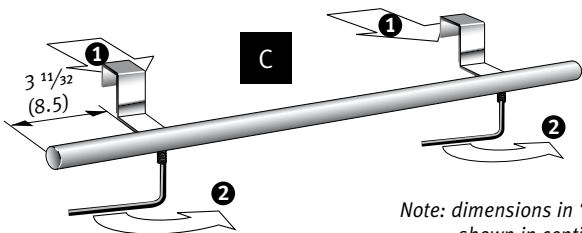

# Installation manual towel rail

**Parts**

Code	L
5501.001	22 3/64 (56)
5501.002	25 63/64 (66)

**1**

Note: dimensions in "( )" are shown in centimeters.